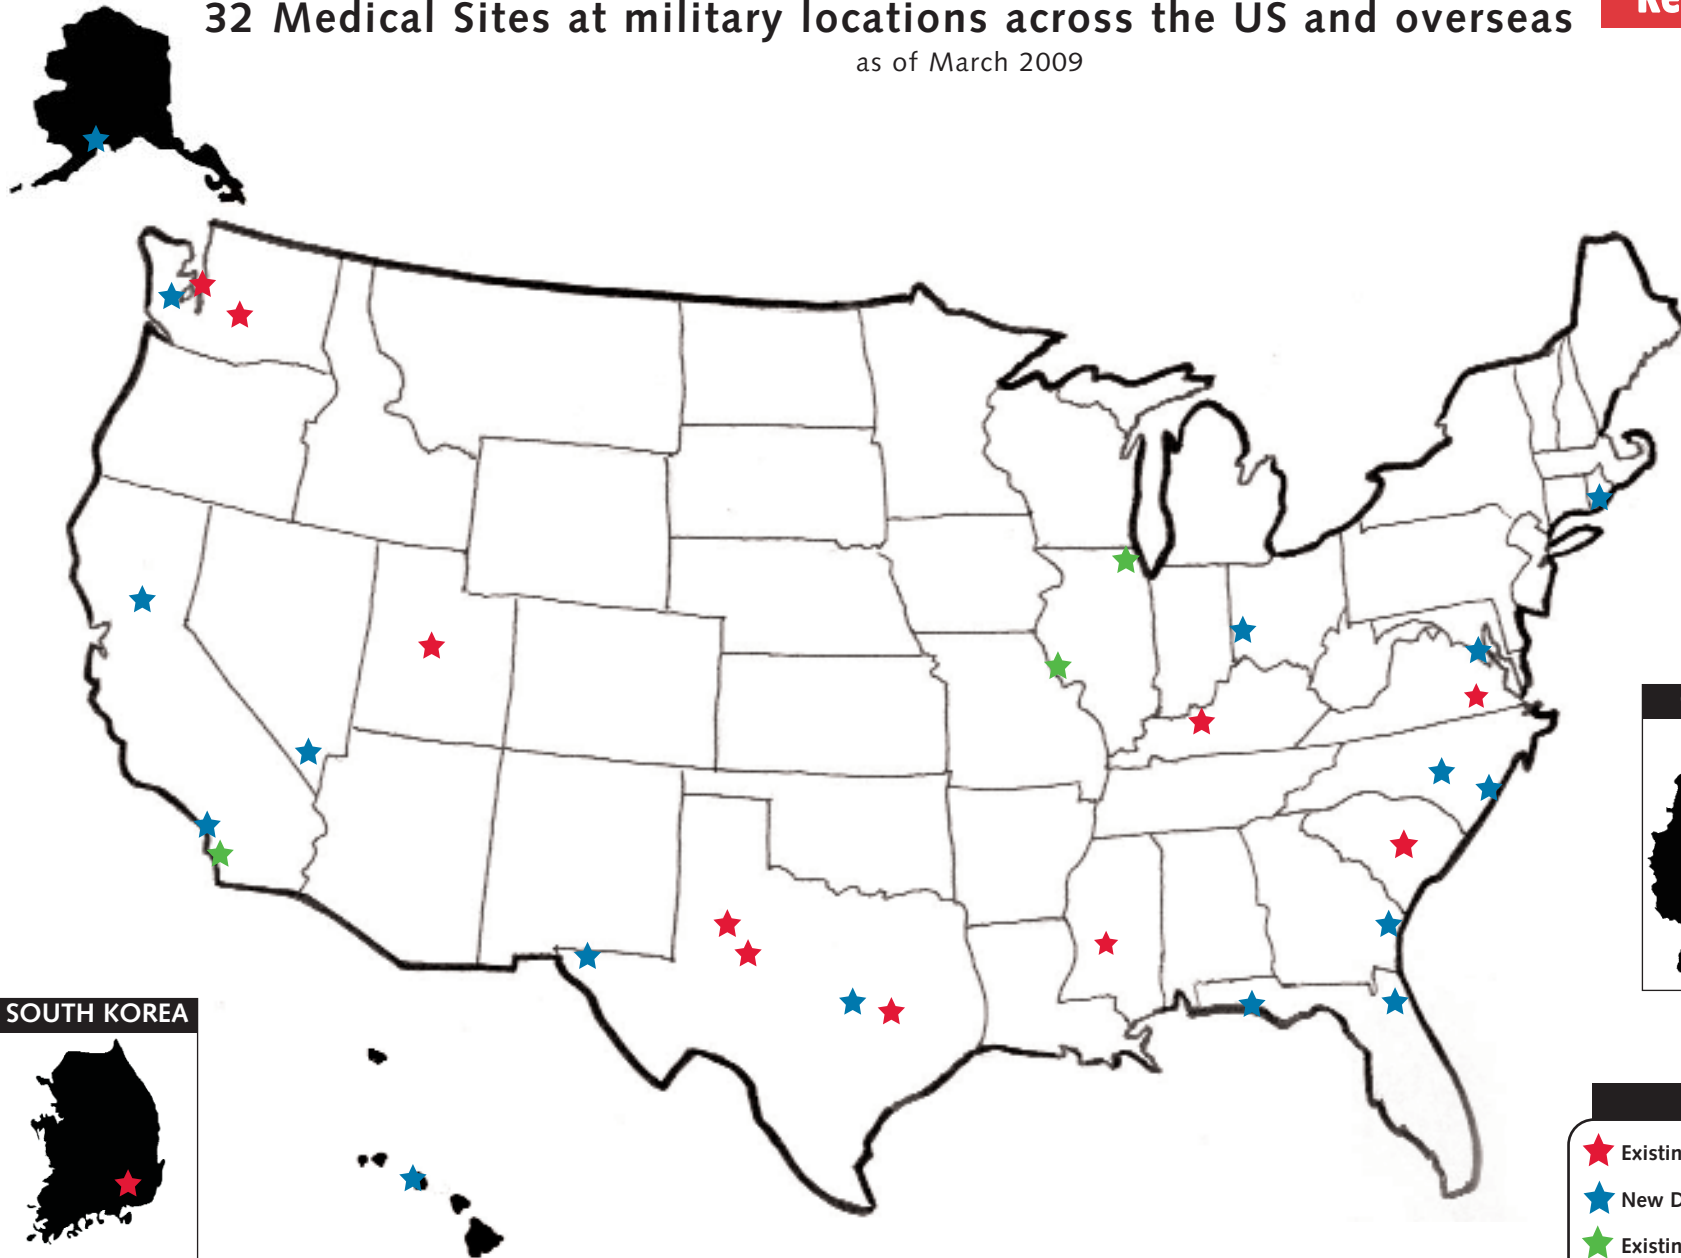

# Reach Out and Read in the Military

32 Medical Sites at military locations across the US and overseas  
as of March 2009

**KEY**

- ★ Existing ROR Site
- ★ New DoD Site
- ★ Existing ROR/New DoD Site

## US LOCATIONS

Elmendorf AFB, AK – Anchorage

Camp Pendleton, CA – North of San Diego

San Diego Naval Base, CA – San Diego

Travis AFB, CA – Fairfield

Walter Reed Army Medical Center, DC –  
Washington, D.C.

Eglin AFB, FL – Ft. Walton Beach

NAS Jacksonville, FL – Jacksonville

Ft. Stewart, GA – Hinesville

Tripler Army Medical Center, HI – Honolulu

Naval Station – Great Lakes, IL – Great Lakes

Scott AFB, IL – Near St. Louis

## OVERSEAS LOCATIONS

US Army Medical Hospital, Heidelberg,  
Germany

Landstuhl RMC, Wuerzburg, Germany

US Army Base, Yongsan, South Korea